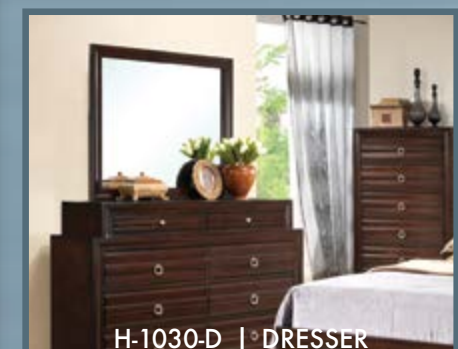

H-1030-D | DRESSER
58"W x 17"D x 41"H
H-1030-M | MIRROR | 35" x 40"H