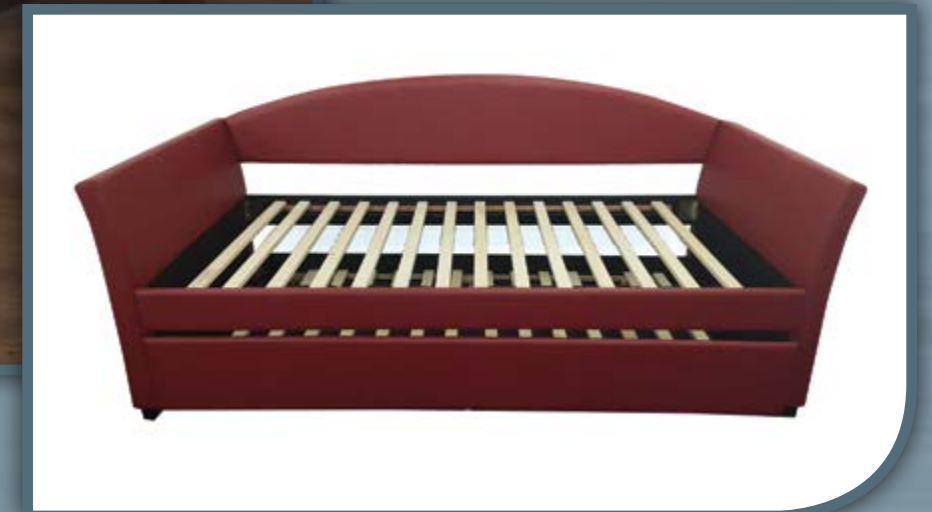

H-1019-DB

H-1019-DB
DAYBED WITH TRUNDLE
89" x 46" x 44"H

Platform Bed, Mattress Only Required

H-1019-BRD

H-1019-BRG-DB
BURGUNDY DAYBED MASTER
89" x 46" x 44"H

Platform Bed, Mattress Only Required