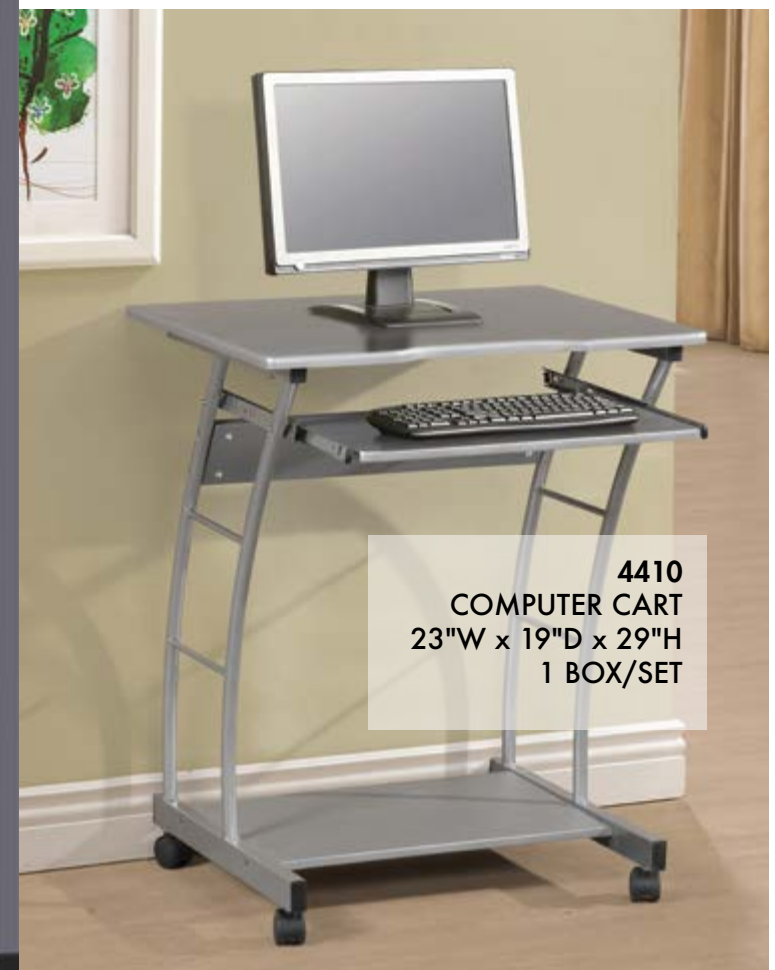

4410
COMPUTER CART
23"W x 19"D x 29"H
1 BOX/SET