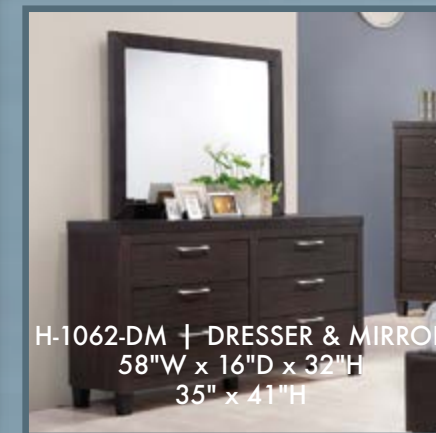

H-1062-C | CHEST
31" x 16" x 48"H