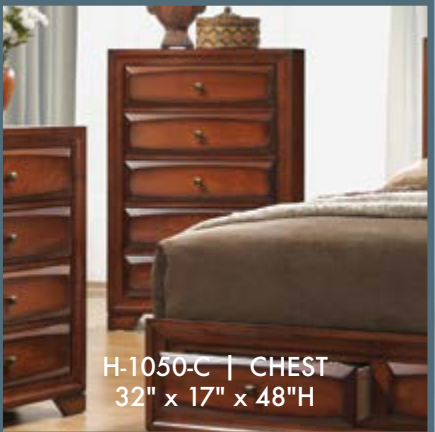

H-1050-C | CHEST
32" x 17" x 48"H