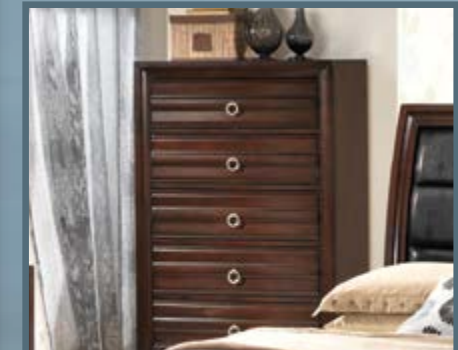

H-1030-C | 5 DRAWER
CHEST 33"W x 17"D x 51"H